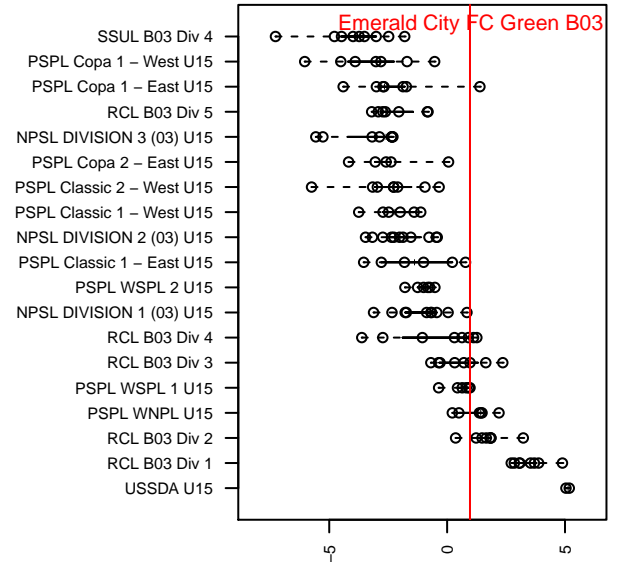

**attack and defense variance (black dot)  
relative to other teams  
and top 10 in region**

**attack and defense rating  
relative to others at age  
and all opponents in last 13 months**

**Performance relative to 13 month average**